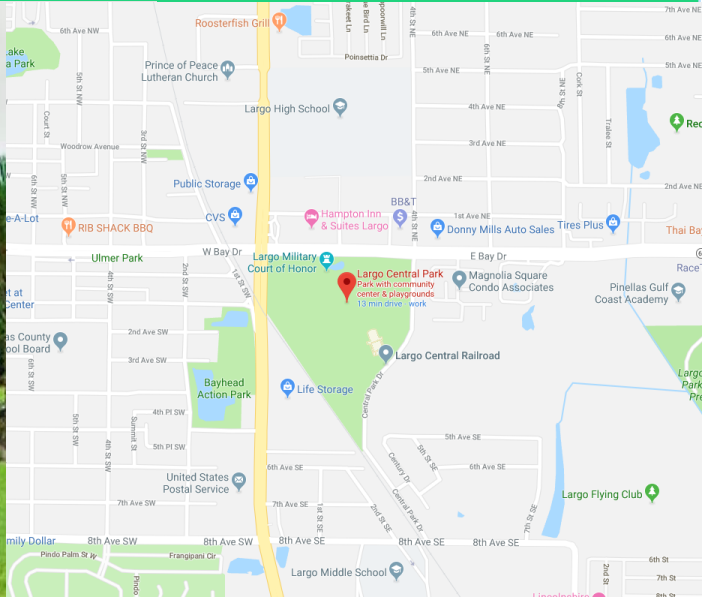

Forward Pinellas, in its role as the Metropolitan Planning Organization (MPO), is planning a local event to celebrate Florida Bike Month and Bike to Work Day in Pinellas County. We are extending an invitation to you to attend our 3rd Annual “Bike Your City” event in Largo. **The event will be held on Friday, March 8, 2019 at 8:00 a.m. at Largo Central Park located at 101 Central Park Drive, Largo, FL 33771.** We have organized a 9-mile ride that will explore the Largo community by bike. Equipment will be available for bike tune-ups, Publix Supermarket will provide refreshments, and we will provide free t-shirts to all participants to commemorate the event.

We hope to see you there!

Sincerely,

Rodney S. Chatman, AICP
Planning Division Manager
Forward Pinellas

Attachment

JOIN US
FRIDAY, MARCH 8th
MEET & GREET @ 7:30AM
RIDE BEGINS @ 8:00AM

BIKE YOUR CITY 2019

Join us for a leisurely group bicycle ride through beautiful Largo in recognition and celebration of Florida Bicycle Month - March 2019

START/END - 9 mile route

Largo Central Park
101 Central Park Drive
Largo, FL 33771

FREE

Bicycle Lights*
Event T-shirts (While supplies last)
Safety Information
Food and Beverages
Bike Check-up

For more information please contact *Forward Pinellas* at (727) 464-8250